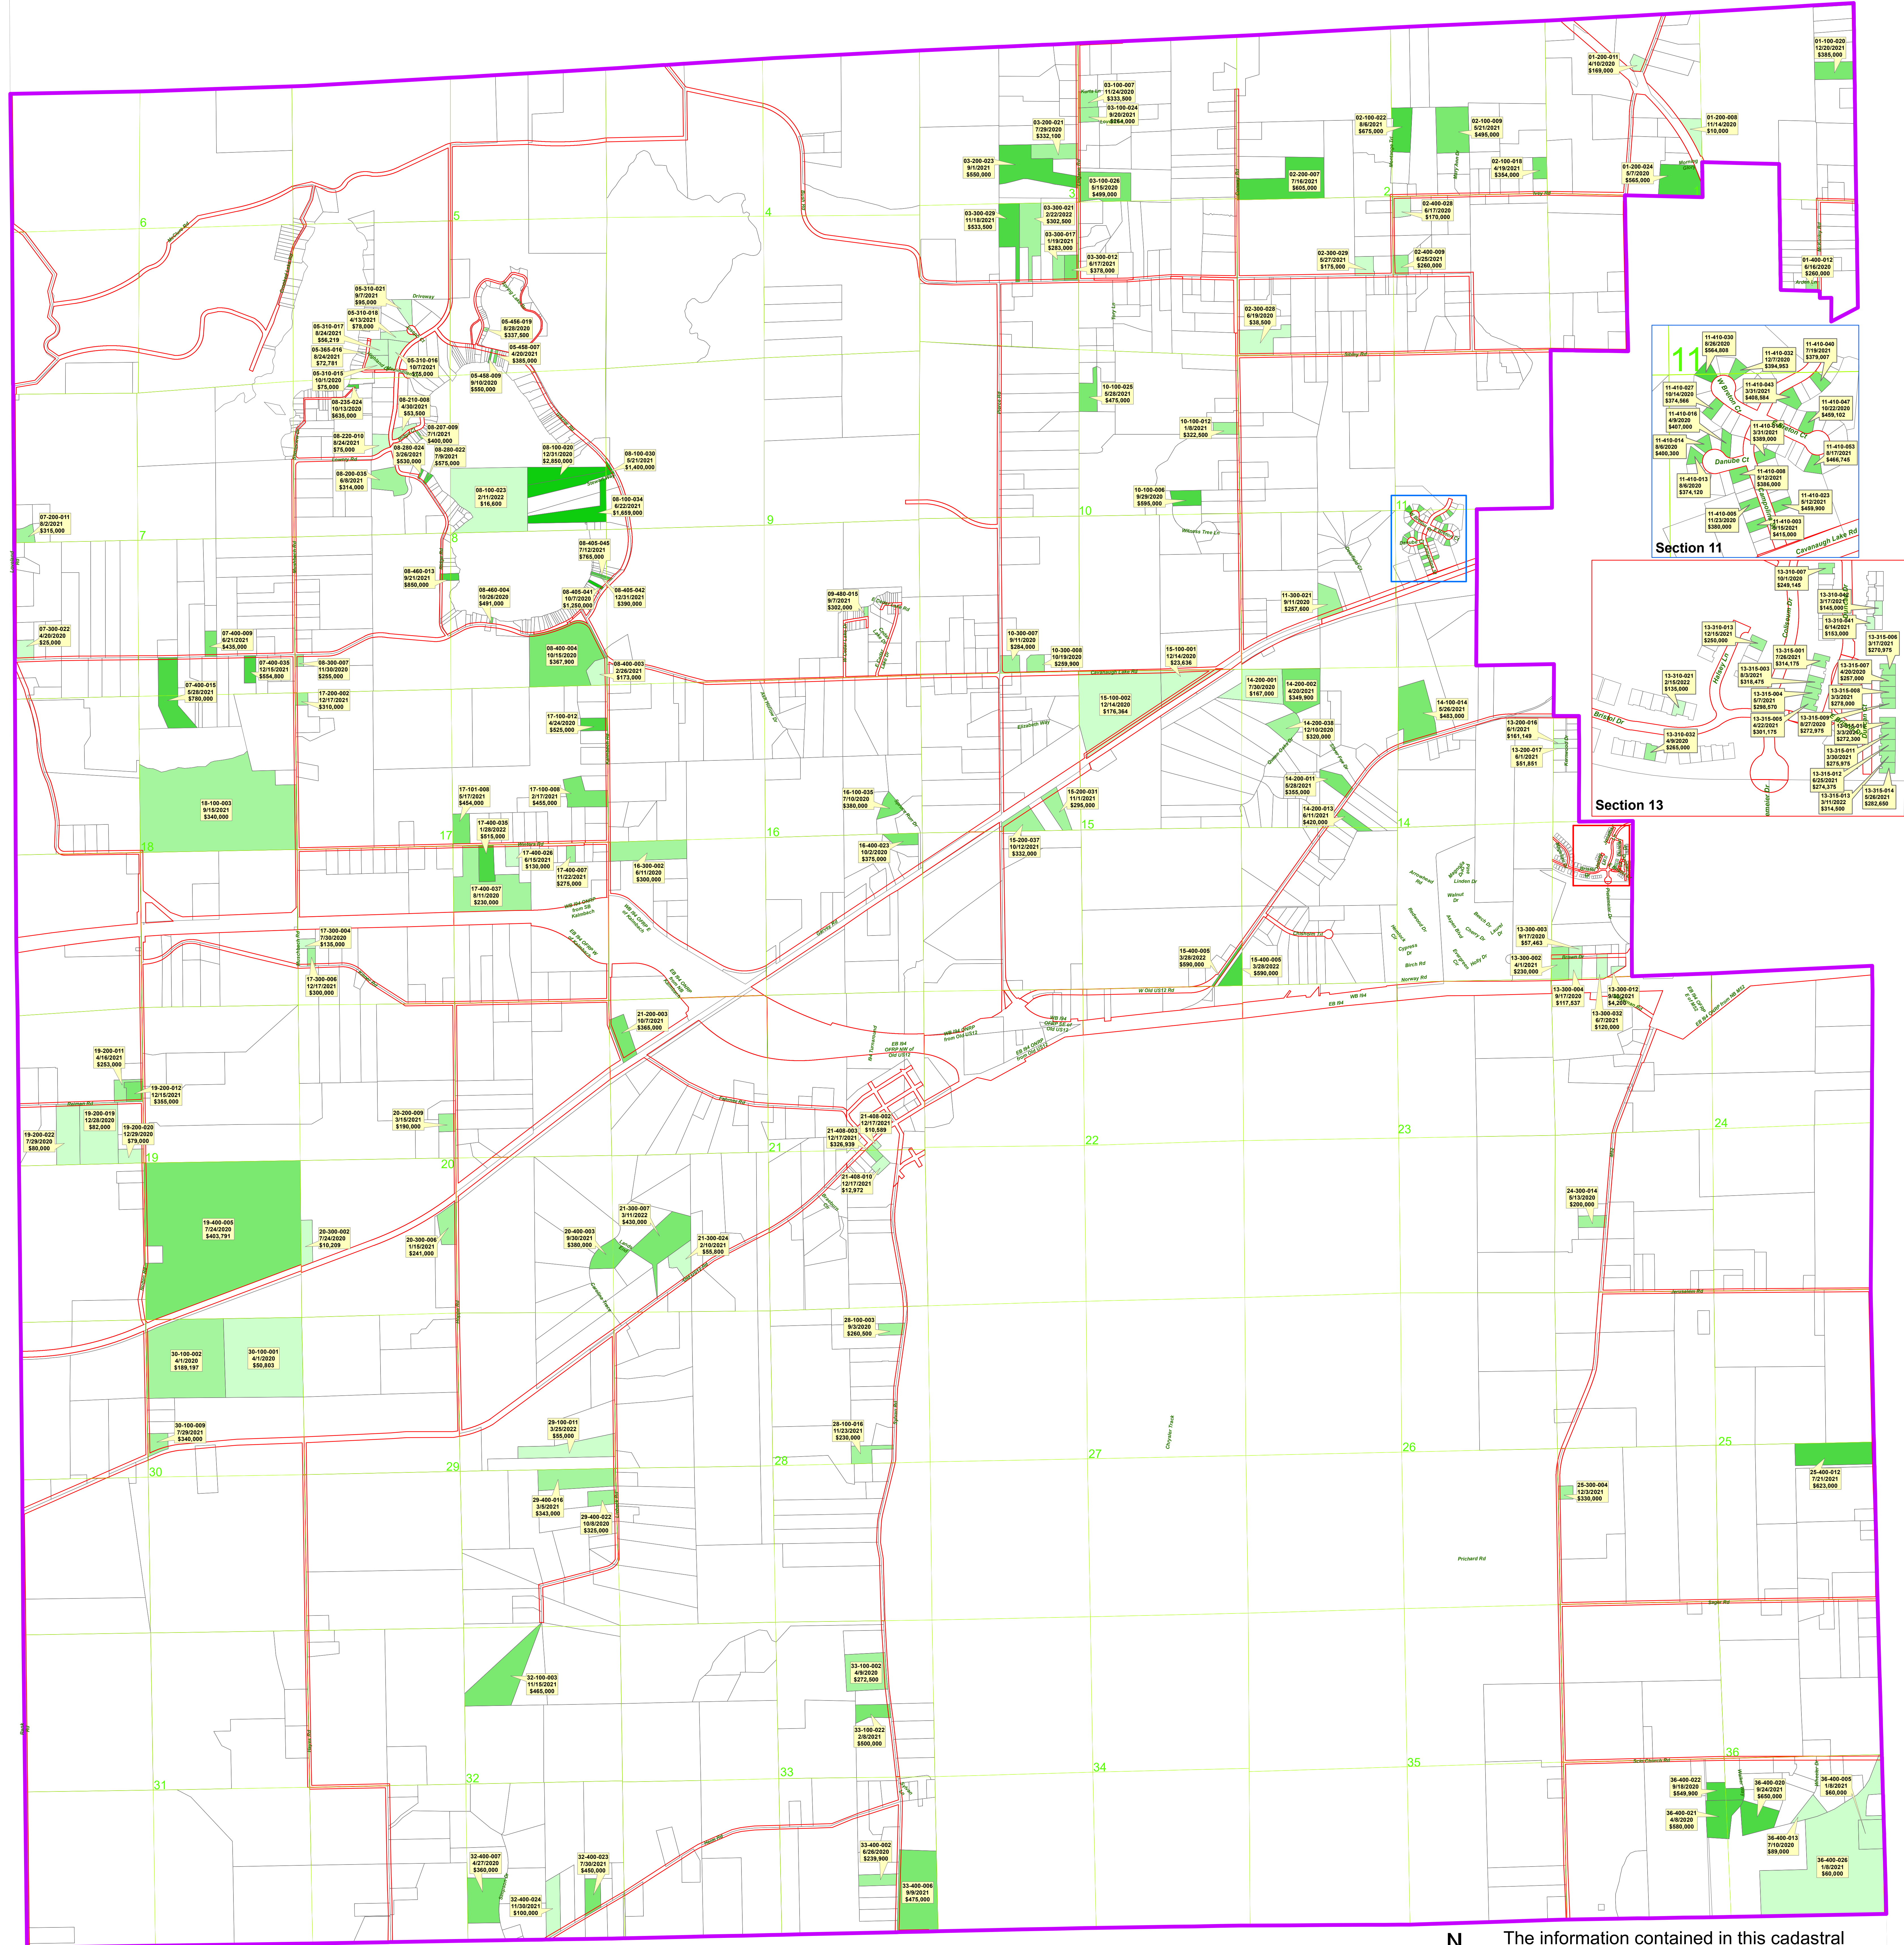

Sales Price

Sylvan Township Sales Study Map 4/2020 - 3/2022

- Jurisdiction Boundary
- Section Line
- Quarter Section Line
- Parcels

The information contained in this cadastral map is used to locate, identify and inventory parcels of land in Washtenaw County for appraisal and taxing purposes only and is not to be construed as a "survey description". The information is provided with the understanding that the conclusions drawn from such information are solely the responsibility of the user. Any assumption of legal status of this data is hereby disclaimed.

NOTE: PARCELS MAY NOT BE TO SCALE