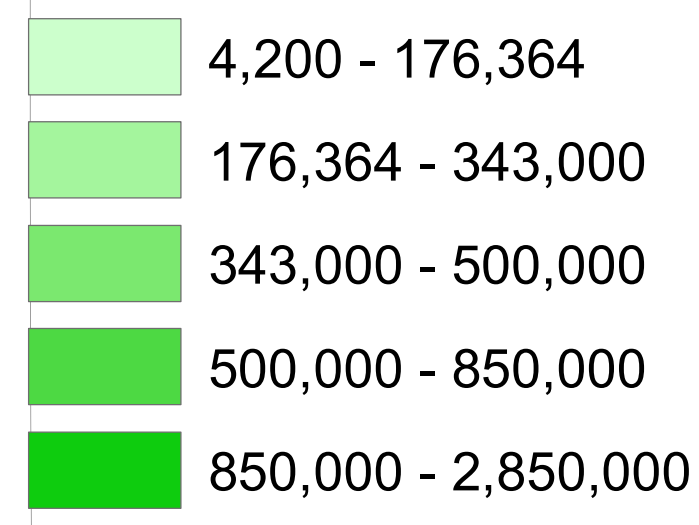

Sales Price

Sylvan Township Sales Study Map 4/2020 - 3/2022

- Jurisdiction Boundary
- Section Line
- Quarter Section Line
- Parcels

The information contained in this cadastral map is used to locate, identify and inventory parcels of land in Washtenaw County for appraisal and taxing purposes only and is not to be construed as a "survey description". The information is provided with the understanding that the conclusions drawn from such information are solely the responsibility of the user. Any assumption of legal status of this data is hereby disclaimed.

NOTE: PARCELS MAY NOT BE TO SCALE