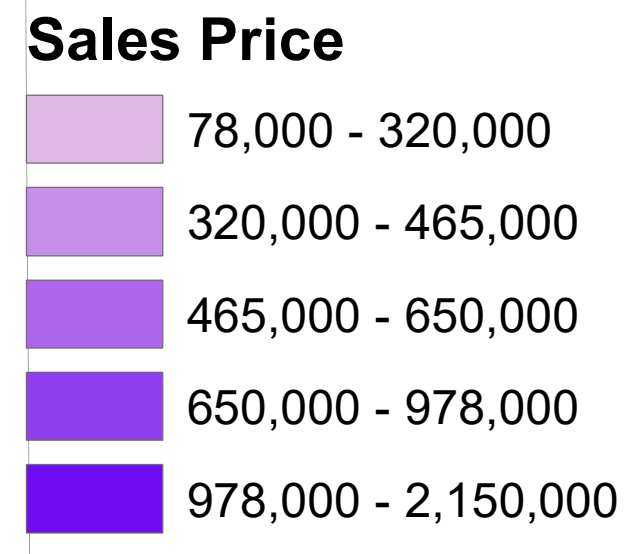

Sylvan Township Sales Study Map 4/2021 - 12/2023

- Jurisdiction Boundary
- Section Line
- Quarter Section Line
- Parcels

The information contained in this cadastral map is used to locate, identify and inventory parcels of land in Washtenaw County for appraisal and taxing purposes only and is not to be construed as a "survey description". The information is provided with the understanding that the conclusions drawn from such information are solely the responsibility of the user. Any assumption of legal status of this data is hereby disclaimed.

NOTE: PARCELS MAY NOT BE TO SCALE