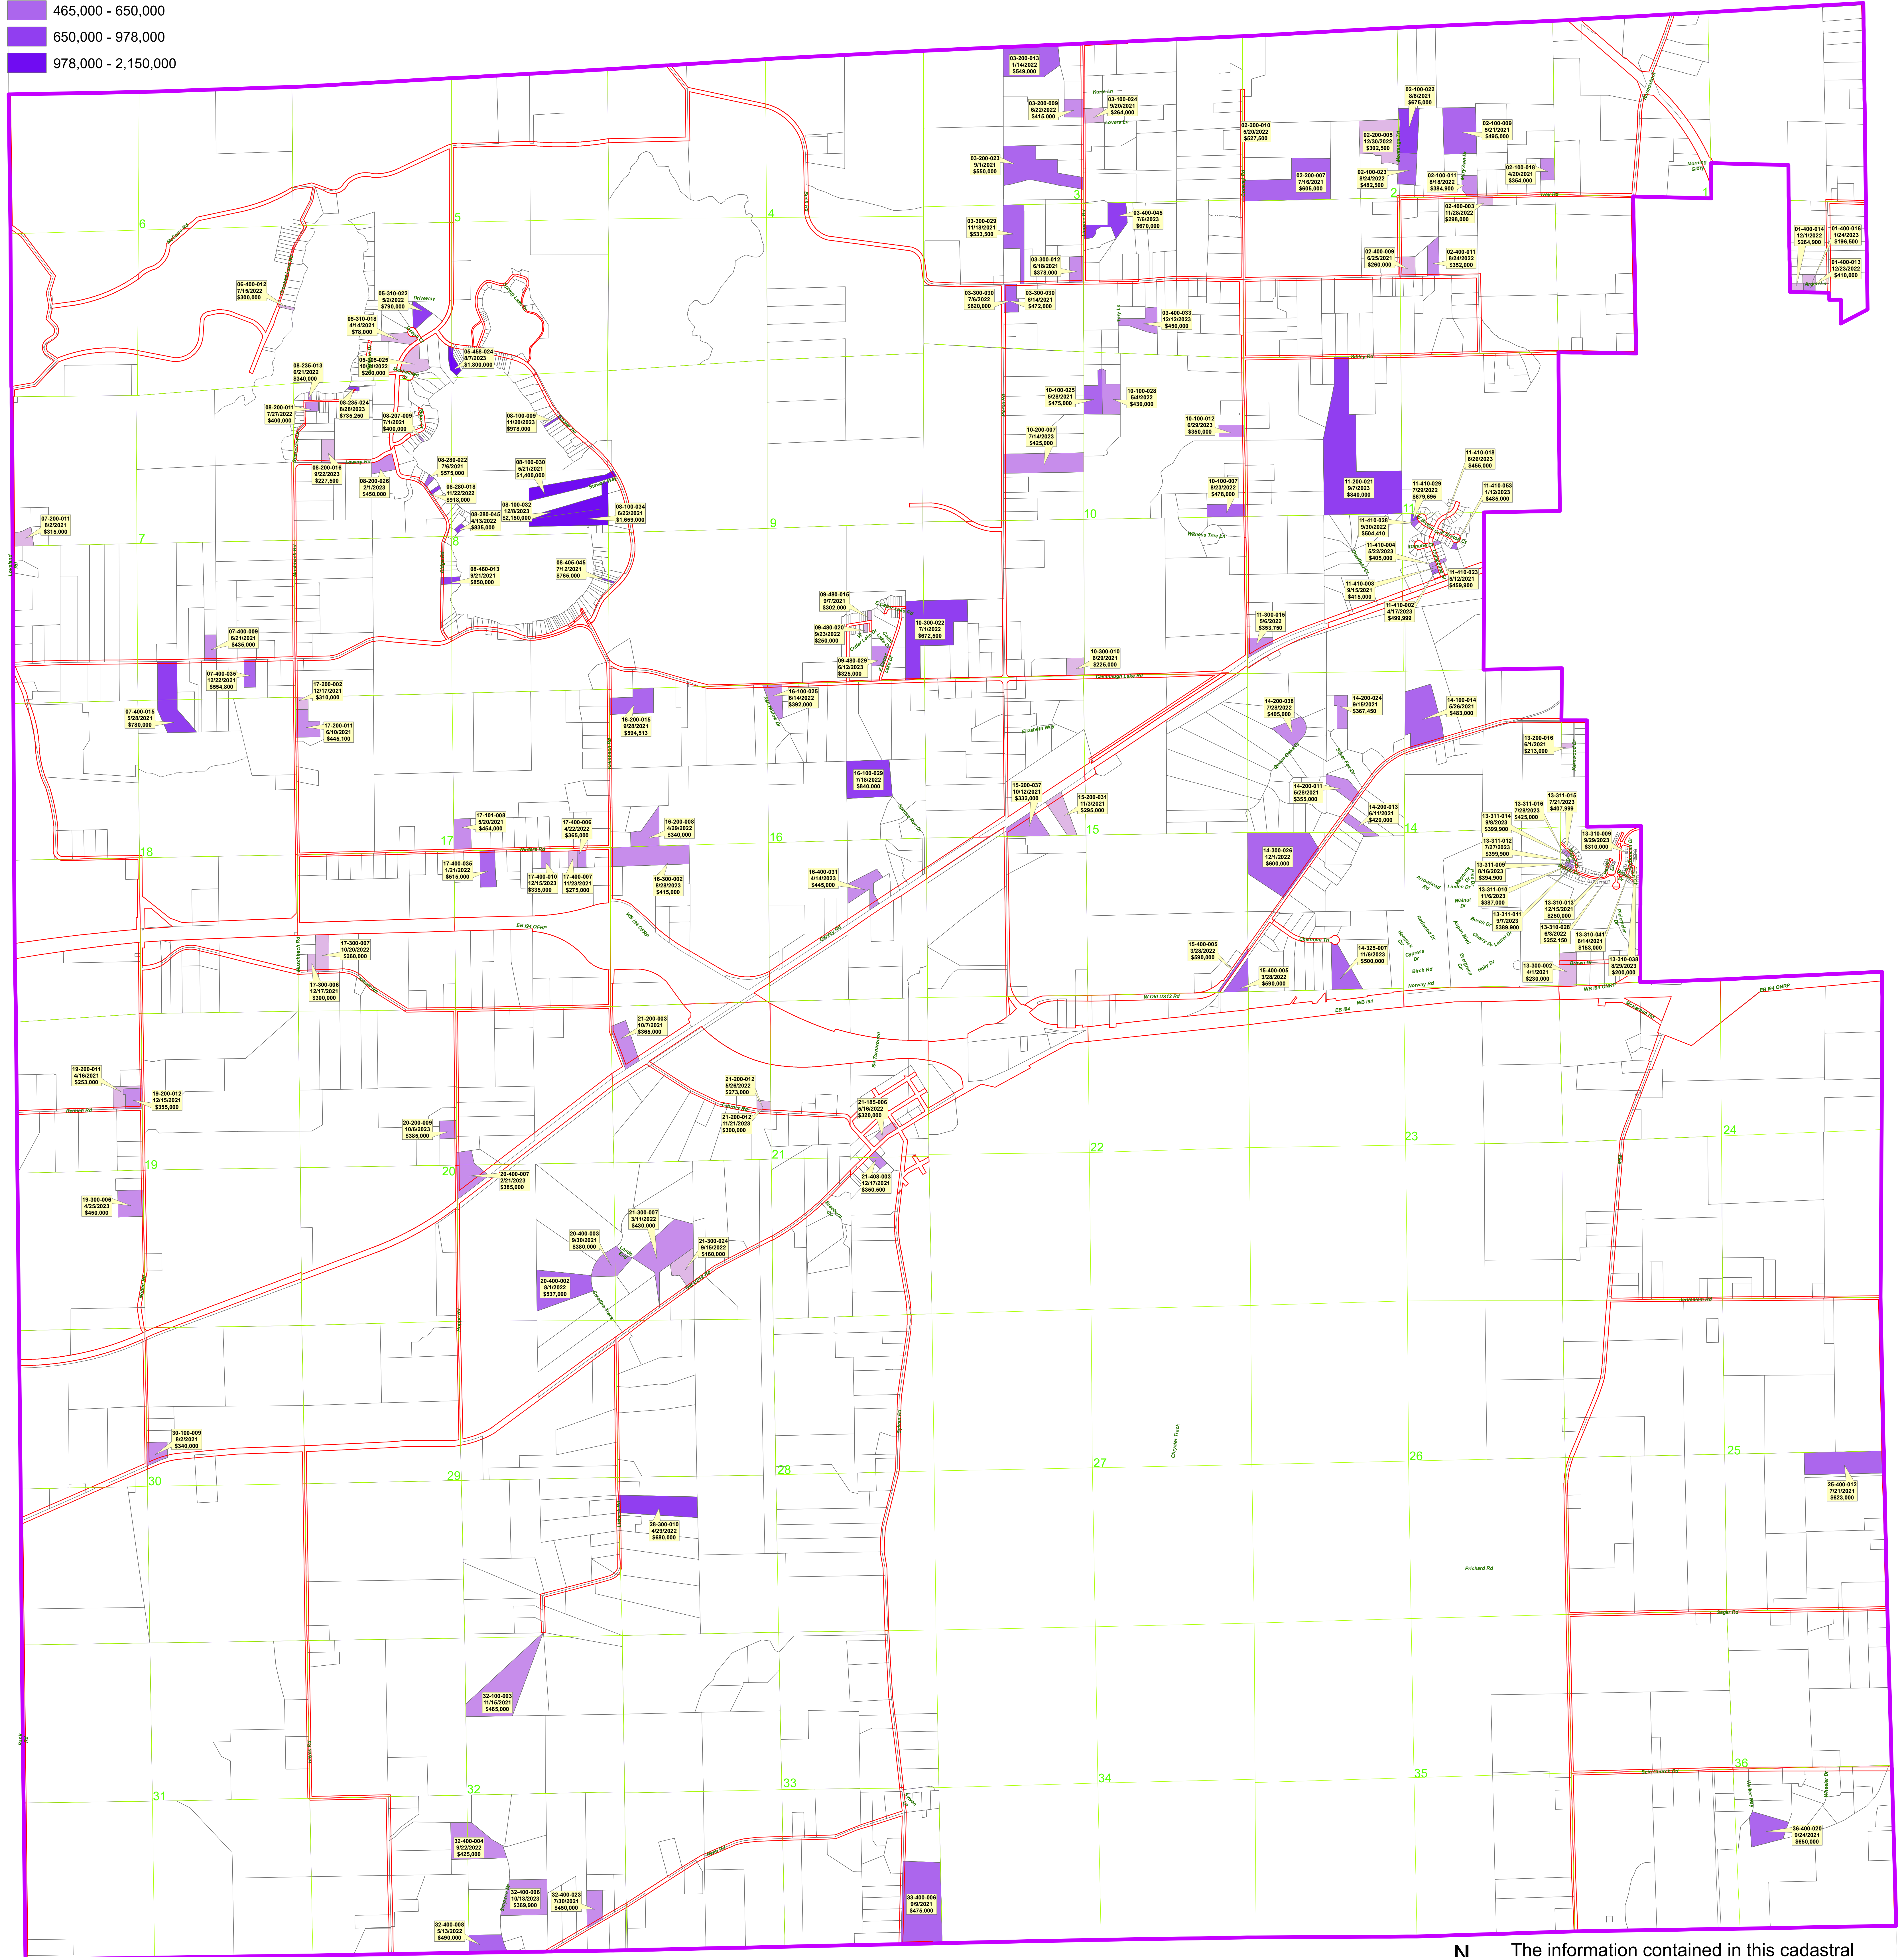

Sylvan Township Sales Study Map 4/2021 - 12/2023

- Jurisdiction Boundary
- Section Line
- Quarter Section Line
- Parcels

The information contained in this cadastral map is used to locate, identify and inventory parcels of land in Washtenaw County for appraisal and taxing purposes only and is not to be construed as a "survey description". The information is provided with the understanding that the conclusions drawn from such information are solely the responsibility of the user. Any assumption of legal status of this data is hereby disclaimed.

NOTE: PARCELS MAY NOT BE TO SCALE