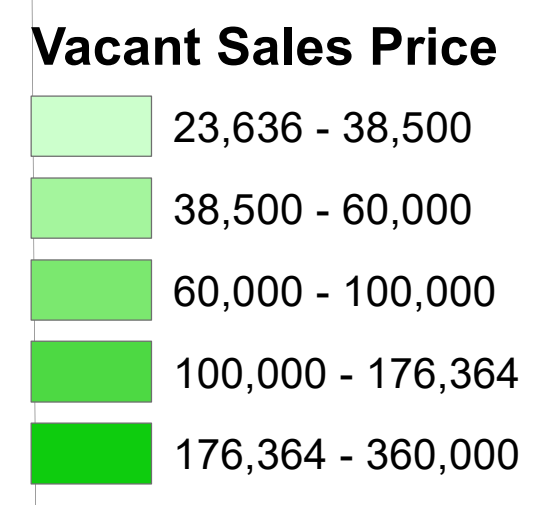

# Sylvan Township Vacant Sales Map 3/2020 - 12/2023

- Jurisdiction Boundary
- Section Line
- Quarter Section Line
- Parcels

The information contained in this cadastral map is used to locate, identify and inventory parcels of land in Washtenaw County for appraisal and taxing purposes only and is not to be construed as a "survey description". The information is provided with the understanding that the conclusions drawn from such information are solely the responsibility of the user. Any assumption of legal status of this data is hereby disclaimed.

NOTE: PARCELS MAY NOT BE TO SCALE