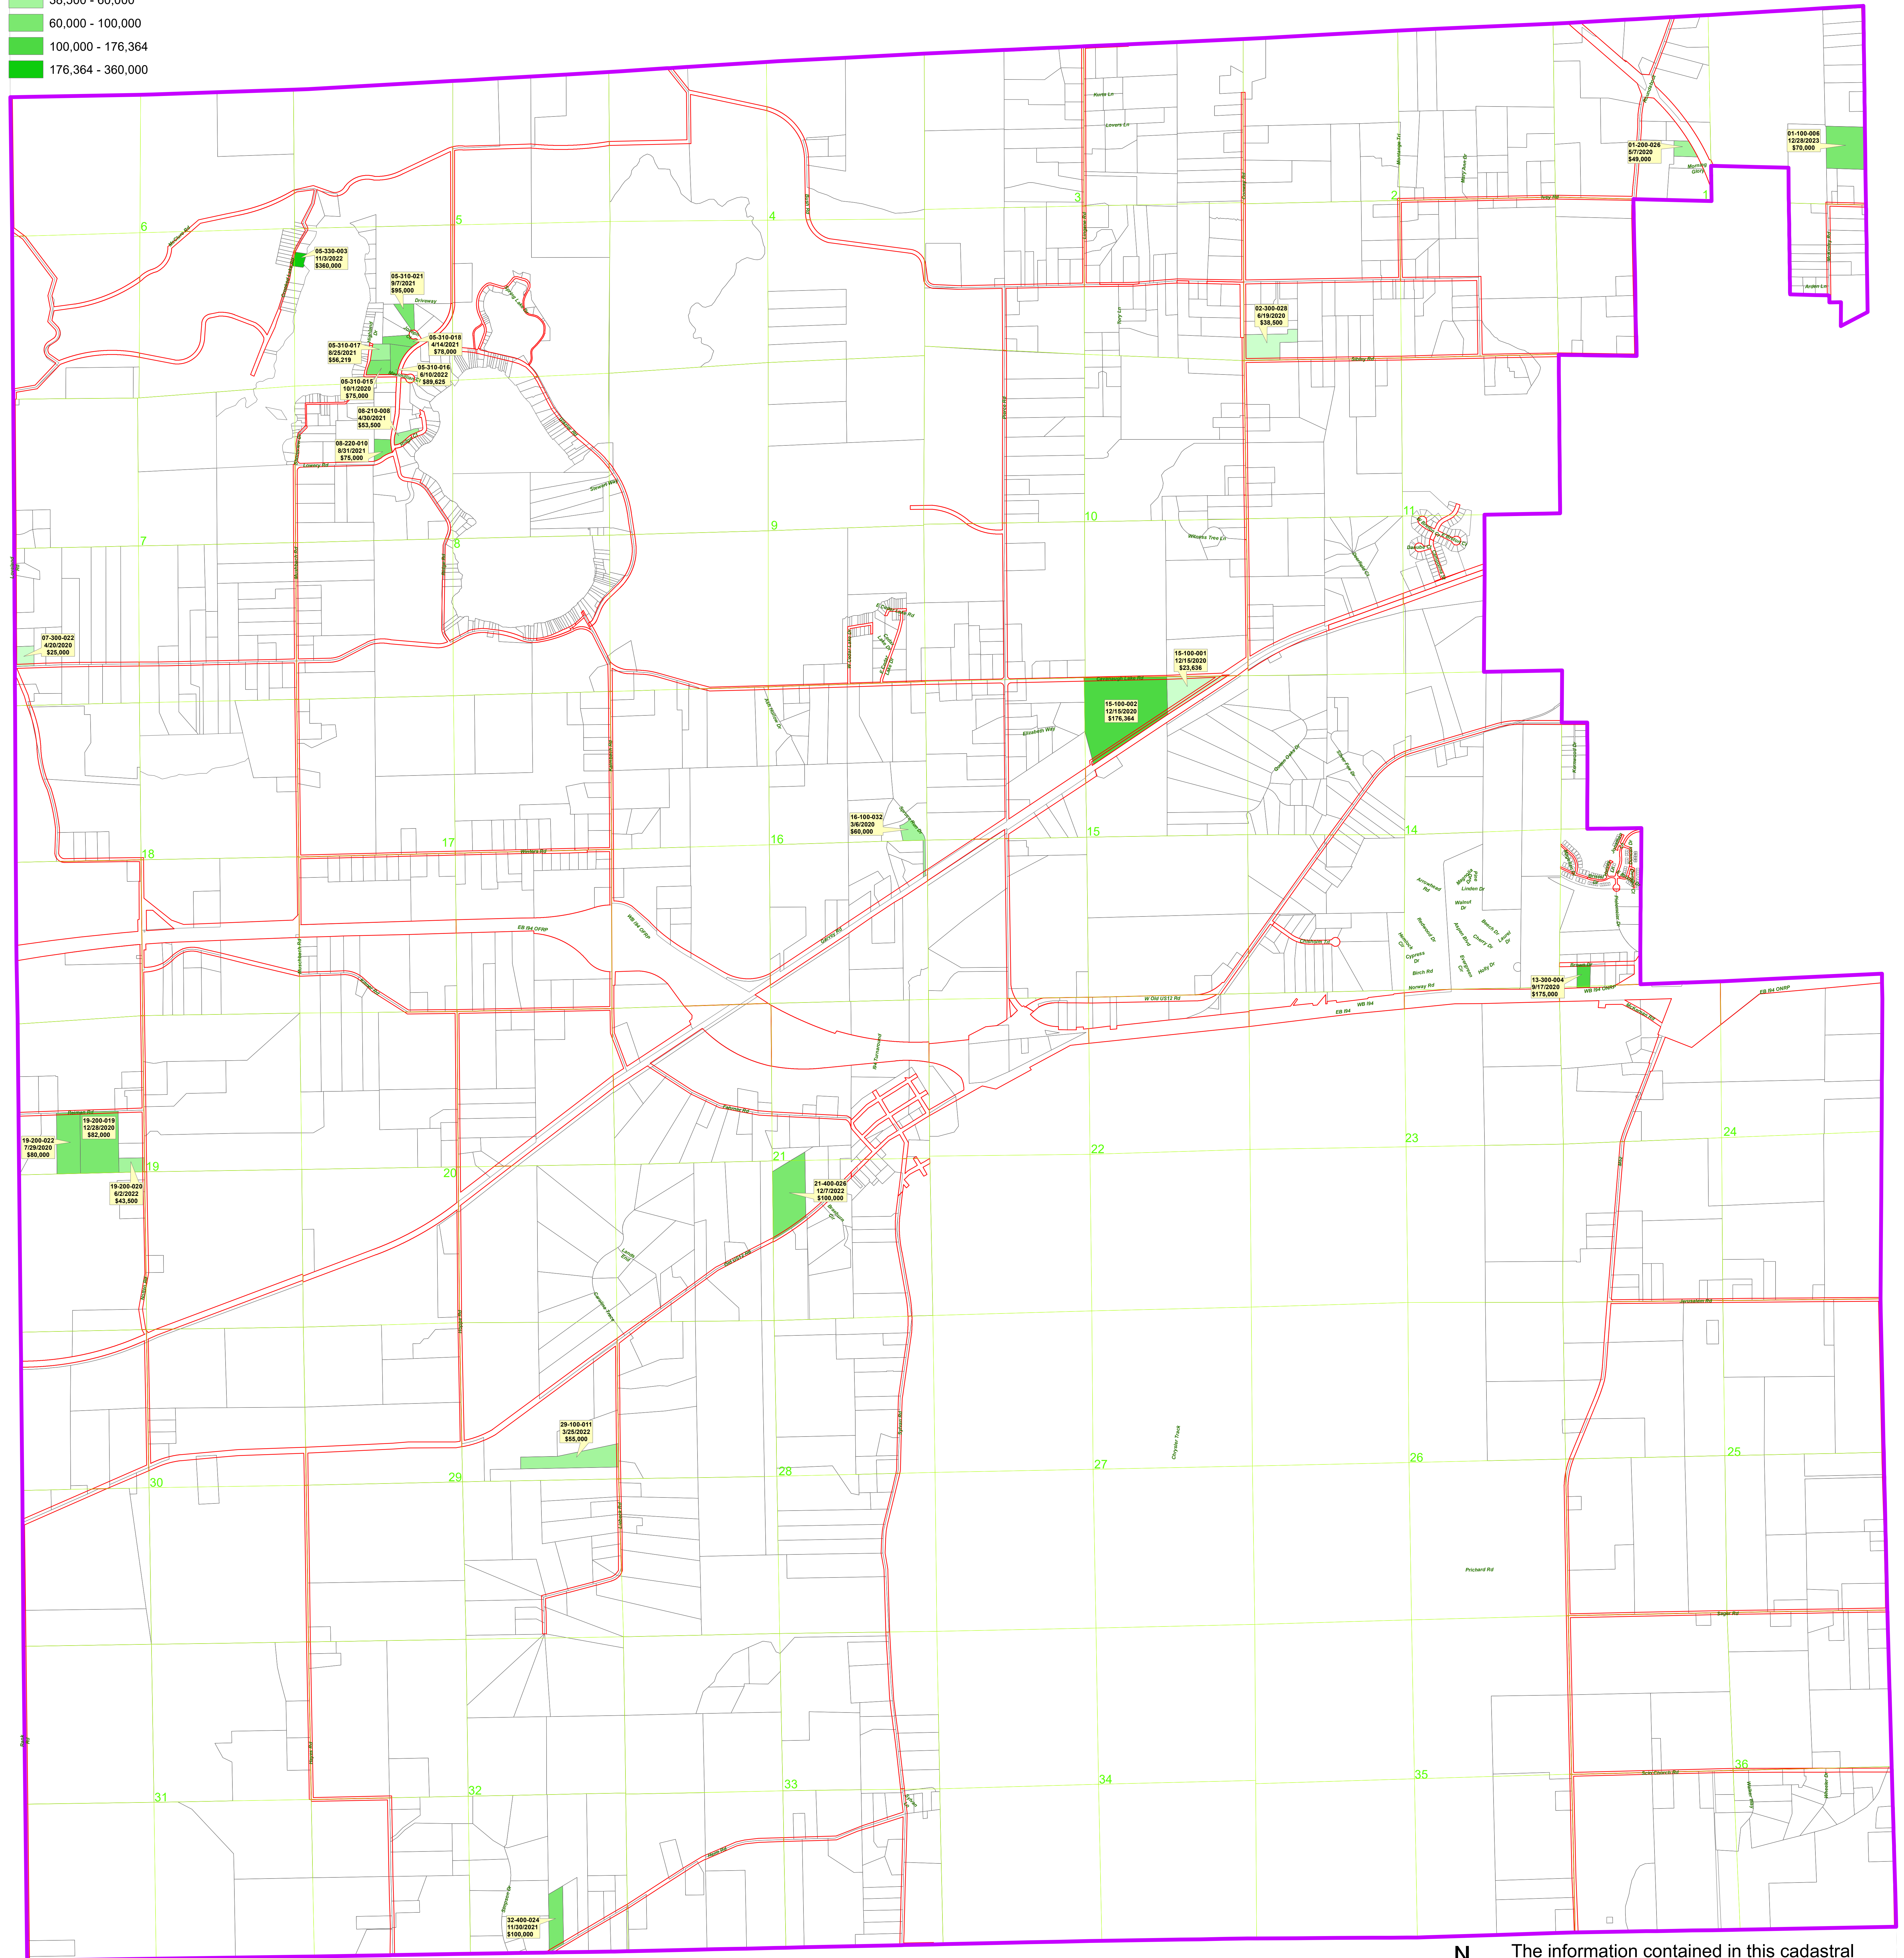

# Sylvan Township Vacant Sales Map 3/2020 - 12/2023

- Jurisdiction Boundary
- Section Line
- Quarter Section Line
- Parcels

The information contained in this cadastral map is used to locate, identify and inventory parcels of land in Washtenaw County for appraisal and taxing purposes only and is not to be construed as a "survey description". The information is provided with the understanding that the conclusions drawn from such information are solely the responsibility of the user. Any assumption of legal status of this data is hereby disclaimed.

NOTE: PARCELS MAY NOT BE TO SCALE